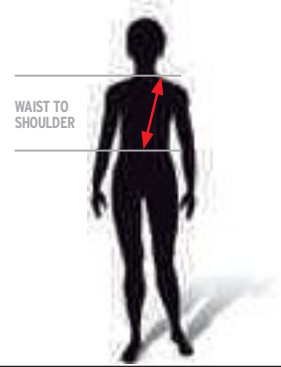

# SHAPE CHARACTERISTICS & SIZING CHART

## MEN

MEN (CM)	XS	S	M	L	XL
HEIGHT	163-168	168-173	173-178	178-183	183-188
WAIST TO SHOULDER	40-42,6	42,7-45	45,1-48	48,1-51	51,1-53

MEN (INCHES)	XS	S	M	L	XL
HEIGHT	5'4"-5'6"	5'6"-5'8"	5'8"-5'9"	5'9"-6'0"	6'0"-6'2"
WAIST TO SHOULDER	15.7"-16.8"	16.8"-17.8"	17.8"-18.8"	18.8"-19.8"	19.8"-20.8"

## WOMEN

WOMEN (CM)	XS	S	M	L
HEIGHT	156-161	161-166	166-170	170-175
WAIST TO SHOULDER	39-41	41-43	43-45	45-48

WOMEN (INCHES)	XS	S	M	L
HEIGHT	5'2"-5'3"	5'3"-5'5"	5'5"-5'6"	5'6"-5'8"
WAIST TO SHOULDER	15.4"-16.1"	16.1"-16.9"	16.9"-17.7"	17.7"-18.9"