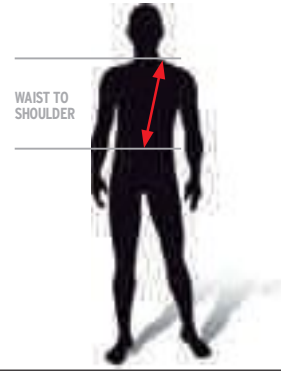

# SHAPE CHARACTERISTICS & SIZING CHART

## MEN

MEN (CM)	XS	S	M	L	XL
HEIGHT	163-168	168-173	173-178	178-183	183-188
WAIST TO SHOULDER	40-42,6	42,7-45	45,1-48	48,1-51	51,1-53

MEN (INCHES)	XS	S	M	L	XL
HEIGHT	5'4"-5'6"	5'6"-5'8"	5'8"-5'9"	5'9"-6'0"	6'0"-6'2"
WAIST TO SHOULDER	15.7"-16.8"	16.8"-17.8"	17.8"-18.8"	18.8"-19.8"	19.8"-20.8"

## WOMEN

WOMEN (CM)	XS	S	M	L
HEIGHT	156-161	161-166	166-170	170-175
WAIST TO SHOULDER	39-41	41-43	43-45	45-48

WOMEN (INCHES)	XS	S	M	L
HEIGHT	5'2"-5'3"	5'3"-5'5"	5'5"-5'6"	5'6"-5'8"
WAIST TO SHOULDER	15.4"-16.1"	16.1"-16.9"	16.9"-17.7"	17.7"-18.9"