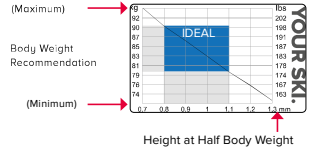

WEIGHT RECOMMENDATION NORDIC SKI

On our Pro and Redster ski range you'll find a sticker on each ski that shows the individual characteristics of that ski. This includes its ideal weight range, based on the ski's specific length and flex. There are two different stickers, one for Classic and one for Skate:

CLASSIC

This sticker includes a color coding for different conditions: cold (blue ■), universal (yellow ■) or warm (red ■). The sticker shown below is for a cold ski which is recommended for skiers between 72–94kg (159–207 lbs), perfectly suitable for 80–90kg (176–198 lbs). In addition, there's a special sticker for Skintec (color coding grey ■).