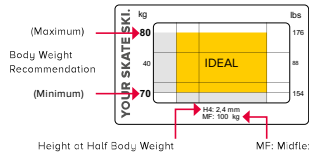

SKATE

The sticker shown below is for a ski which is recommended for skiers between 70–80 kg (154–176 lbs).