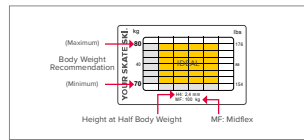

SKATE

RACE CLASSIC	kg	lbs	kg	lbs	kg	lbs	kg	lbs	kg	lbs	kg	lbs
REDSTER C9 CARBON SKINTEC												
AB002198 soft	50-60	110-132	50-60	110-132	60-70	132-154	65-75	143-165	75-85	165-187	-	-
AB002192 med	60-70	132-154	60-70	132-154	70-80	154-176	75-85	165-187	85-95	187-209	-	-
AB002200 hard	70-80	154-176	-	-	-	-	85-95	187-209	95-105	209-231	-	-
AB002202 hard	-	-	-	-	-	-	-	-	105-115	231-253	-	-
REDSTER C9 SKINTEC												
AB002184 soft	50-60	110-132	50-60	110-132	60-70	132-154	65-75	143-165	75-85	165-187	-	-
AB002182 med	60-70	132-154	60-70	132-154	70-80	154-176	75-85	165-187	85-95	187-209	-	-
AB002180 hard	70-80	154-176	-	-	-	-	85-95	187-209	95-105	209-231	-	-
AB002178 hard	-	-	-	-	-	-	-	-	105-115	231-253	-	-
REDSTER C7 SKINTEC												
AB002152 soft	50-60	110-132	50-60	110-132	60-70	132-154	65-75	143-165	75-85	165-187	-	-
AB002154 med	60-70	132-154	60-70	132-154	70-80	154-176	75-85	165-187	85-95	187-209	-	-
AB002156 hard	70-80	154-176	-	-	-	-	85-95	187-209	95-105	209-231	-	-
AB002158 hard	-	-	-	-	-	-	-	-	105-115	231-253	-	-
REDSTER C5 CARBON												
AB002190 UNI soft	-	-	45-55	99-121	50-60	110-132	60-70	132-154	70-80	154-176	-	-
AB002188 UNI med	45-55	99-121	55-65	121-143	60-70	132-154	70-80	154-176	80-90	176-198	-	-
AB002192 UNI hard	55-65	121-143	-	-	-	-	80-90	176-198	90-100	198-220	-	-
AB002194 COLD	-	-	-	-	45-55	99-121	55-65	121-143	65-75	143-165	-	-
AB002196 PLUS	45-55	99-121	-	-	50-60	110-132	60-70	132-154	70-80	154-176	-	-
REDSTER C3 UNI												
AB002148 UNI soft	-	-	45-55	99-121	50-60	110-132	60-70	132-154	70-80	154-176	-	-
AB002146 UNI med	-	-	55-65	121-143	60-70	132-154	70-80	154-176	80-90	176-198	-	-
AB002150 UNI hard	-	-	-	-	-	-	80-90	176-198	90-100	198-220	-	-
REDSTER C7												
AB002145 med	59-70	129-154	59-70	129-154	55-70	121-154	65-80	143-176	75-90	165-198	-	-
AB002144 hard	-	-	-	-	65-80	143-176	75-90	165-198	85-100	187-220	-	-
RACE SKATE												
REDSTER S9 CARBON												
AB002180 UNI soft	40-55	88-121	50-65	110-143	55-70	121-154	65-80	143-176	-	-	-	-
AB002182 UNI med	-	-	-	-	65-80	143-176	75-95	165-209	-	-	-	-
AB002184 UNI hard	-	-	-	-	-	-	80-100	187-220	-	-	-	-
AB002186 PLUS med	-	-	50-65	110-143	60-80	132-176	70-95	154-209	-	-	-	-
AB002188 PLUS hard	-	-	-	-	-	-	90-100	198-220	-	-	-	-
REDSTER S9												
AB002170 soft	40-55	88-121	50-65	110-143	55-70	121-154	65-80	143-176	-	-	-	-
AB002172 med	-	-	-	-	65-80	143-176	75-95	165-209	-	-	-	-
AB002174 hard	-	-	-	-	-	-	90-100	198-220	-	-	-	-
REDSTER S7												
AB002176 med	40-55	88-121	50-65	110-143	60-75	132-165	70-85	154-187	-	-	-	-
AB002178 hard	-	-	-	-	75-95	165-209	90-100	198-220	-	-	-	-
REDSTER S5												
AB002184	40-55	88-121	50-65	110-143	60-80	132-176	75-100	165-220	-	-	-	-