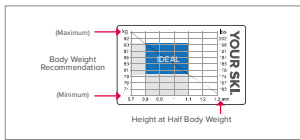

WEIGHT RECOMMENDATION NORDIC SKIS

CLASSIC