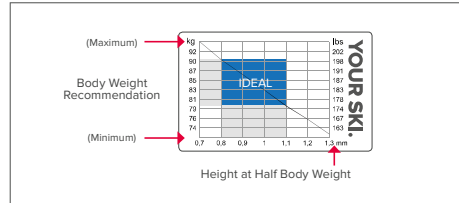

# WEIGHT RECOMMENDATION NORDIC SKIS

On our Pro and Redster ski range you'll find a sticker on each ski that shows the individual characteristics of that ski. This includes its ideal weight range, based on the ski's specific length and flex. There are two different stickers, one for Classic and one for Skate:

## CLASSIC

This sticker includes a color coding for different conditions: cold (blue ■), universal (yellow ■) or warm (red ■). The sticker shown below is for a cold ski which is recommended for skiers between 72 – 94 kg, perfectly suitable for 80 – 90 kg. In addition, there's a special sticker for Skintec (colour coding grey ■).