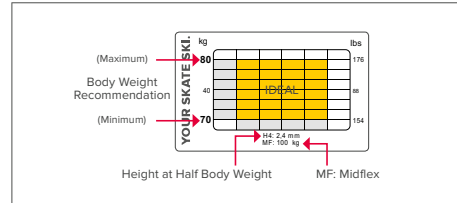

RACE CLASSIC	kg	lbs	kg	lbs	kg	lbs	kg	lbs	kg	lbs	kg	lbs		
REDSTER C9 CARBON SKINTEC	187 cm		192 cm		197 cm		202 cm		207 cm		-	-		
AB0021198 soft	50-60	110-132	50-60	110-132	60-70	132-154	65-75	143-165	75-85	165-187	-	-		
AB0021192 med	60-70	132-154	60-70	132-154	70-80	154-176	75-85	165-187	85-95	187-209	-	-		
AB0021200 hard	70-80	154-176	-	-	-	-	85-95	187-209	95-105	209-231	-	-		
AB0021202 xhard	-	-	-	-	-	-	105-115	231-253	231-253	-	-	-		
REDSTER C9 SKINTEC	187 cm		192 cm		197 cm		202 cm		207 cm		-	-		
AB0021144 soft	50-60	110-132	50-60	110-132	60-70	132-154	65-75	143-165	75-85	165-187	-	-		
AB0021142 med	60-70	132-154	60-70	132-154	70-80	154-176	75-85	165-187	85-95	187-209	-	-		
AB0021140 hard	70-80	154-176	-	-	-	-	85-95	187-209	95-105	209-231	-	-		
AB0021138 xhard	-	-	-	-	-	-	105-115	231-253	231-253	-	-	-		
REDSTER C7 SKINTEC	187 cm		192 cm		197 cm		202 cm		207 cm		-	-		
AB0021452 soft	50-60	110-132	50-60	110-132	60-70	132-154	65-75	143-165	75-85	165-187	-	-		
AB0021454 med	60-70	132-154	60-70	132-154	70-80	154-176	75-85	165-187	85-95	187-209	-	-		
AB0021456 hard	70-80	154-176	-	-	-	-	85-95	187-209	95-105	209-231	-	-		
AB0021458 xhard	-	-	-	-	-	-	105-115	231-253	231-253	-	-	-		
REDSTER C9 CARBON	187 cm		192 cm		197 cm		202 cm		207 cm		-	-		
AB0021090 UNI soft	-	-	45-55	99-121	50-60	110-132	60-70	132-154	70-80	154-176	-	-		
AB0021088 UNI med	45-55	99-121	55-65	121-143	60-70	132-154	70-80	154-176	80-90	176-198	-	-		
AB0021092 UNI hard	55-65	121-143	-	-	-	-	80-90	176-198	90-100	198-220	-	-		
AB0021094 COLD	-	-	-	-	45-55	99-121	55-65	121-143	65-75	143-165	-	-		
AB0021096 PLUS	45-55	99-121	-	-	50-60	110-132	60-70	132-154	70-80	154-176	-	-		
REDSTER C9 UNI	187 cm		192 cm		197 cm		202 cm		207 cm		-	-		
AB0021148 UNI soft	-	-	45-55	99-121	50-60	110-132	60-70	132-154	70-80	154-176	-	-		
AB0021146 UNI med	-	-	55-65	121-143	60-70	132-154	70-80	154-176	80-90	176-198	-	-		
AB0021150 UNI hard	-	-	-	-	-	-	80-90	176-198	90-100	198-220	-	-		
REDSTER C7	176 cm		184 cm		192 cm		200 cm		208 cm		-	-		
AB0021496 med	55-70	121-154	55-70	121-154	55-70	121-154	65-80	143-176	75-90	165-198	-	-		
AB0021494 hard	-	-	-	-	65-80	143-176	75-90	165-198	85-100	187-220	-	-		
RACE SKATE														
REDSTER S9 CARBON	173 cm			180 cm			186 cm			192 cm			-	-
AB0021160 UNI soft	40-55	88-121	50-65	110-143	55-70	121-154	65-80	143-176	-	-	-	-		
AB0021162 UNI med	-	-	-	-	65-80	143-176	75-95+	165-209+	-	-	-	-		
AB0021164- UNI hard	-	-	-	-	-	-	90-110+	198-242+	-	-	-	-		
AB0021166 PLUS med	-	-	50-65	110-143	60-80	132-176	70-95+	154-209+	-	-	-	-		
AB0021168 PLUS hard	-	-	-	-	-	-	90-110+	198-242+	-	-	-	-		
REDSTER S9	173 cm			180 cm			186 cm			192 cm			-	-
AB0021170 soft	40-55	88-121	50-65	110-143	55-70	121-154	65-80	143-176	-	-	-	-		
AB0021172 med	-	-	-	-	65-80	143-176	75-95+	165-209+	-	-	-	-		
AB0021174 hard	-	-	-	-	-	-	90-110+	198-242+	-	-	-	-		
REDSTER S7	173 cm			180 cm			186 cm			192 cm			-	-
AB0021176 med	40-55	88-121	50-65	110-143	60-75	132-165	70-85+	154-187+	-	-	-	-		
AB0021178 hard	-	-	-	-	75-95+	165-209+	90-110+	198-242+	-	-	-	-		
REDSTER S5	172 cm			178 cm			184 cm			190 cm			-	-
AB0021484	40-55	88-121	40-55	88-121	50-65	110-143	60-80	132-176	75-100+	165-220+	-	-