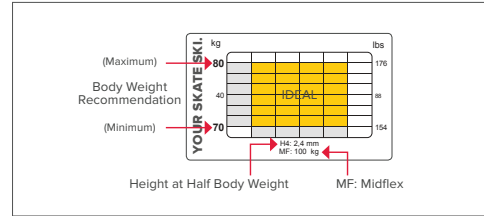

RACE CLASSIC	kg	lbs	kg	lbs	kg	lbs	kg	lbs	kg	lbs
REDSTER C9 CARBON SKINTEC	187 cm		192 cm		197 cm		202 cm		207 cm	
AB0021198 soft	50-60	110-132	50-60	110-132	60-70	132-154	65-75	143-165	75-85	165-187
AB0021192 med	60-70	132-154	60-70	132-154	70-80	154-176	75-85	165-187	85-95	187-209
AB0021200 hard	70-80	154-176	-	-	-	-	85-95	187-209	95-105	209-231
AB0021202 hard	-	-	-	-	-	-	-	-	105-115	231-253
REDSTER C9 SKINTEC	187 cm		192 cm		197 cm		202 cm		207 cm	
AB0021144 soft	50-60	110-132	50-60	110-132	60-70	132-154	65-75	143-165	75-85	165-187
AB0021142 med	60-70	132-154	60-70	132-154	70-80	154-176	75-85	165-187	85-95	187-209
AB0021140 hard	70-80	154-176	-	-	-	-	85-95	187-209	95-105	209-231
AB0021138 xhard	-	-	-	-	-	-	-	-	105-115	231-253
REDSTER C7 SKINTEC	187 cm		192 cm		197 cm		202 cm		207 cm	
AB0021158 soft	50-60	110-132	50-60	110-132	60-70	132-154	65-75	143-165	75-85	165-187
AB0021156 med	60-70	132-154	60-70	132-154	70-80	154-176	75-85	165-187	85-95	187-209
AB0021154 hard	70-80	154-176	-	-	-	-	85-95	187-209	95-105	209-231
AB0021152 xhard	-	-	-	-	-	-	-	-	105-115	231-253
REDSTER C9 CARBON	187 cm		192 cm		197 cm		202 cm		207 cm	
AB0021090 UNI soft	-	-	45-55	99-121	50-60	110-132	60-70	132-154	70-80	154-176
AB0021088 UNI med	45-55	99-121	55-65	121-143	60-70	132-154	70-80	154-176	80-90	176-198
AB0021092 UNI hard	55-65	121-143	-	-	-	-	80-90	176-198	90-100	198-220
AB0021094 COLD	-	-	-	-	45-55	99-121	55-65	121-143	65-75	143-165
AB0021096 PLUS	45-55	99-121	-	-	50-60	110-132	60-70	132-154	70-80	154-176
REDSTER C9 UNI	187 cm		192 cm		197 cm		202 cm		207 cm	
AB0021148 UNI soft	-	-	45-55	99-121	50-60	110-132	60-70	132-154	70-80	154-176
AB0021146 UNI med	-	-	55-65	121-143	60-70	132-154	70-80	154-176	80-90	176-198
AB0021150 UNI hard	-	-	-	-	-	-	80-90	176-198	90-100	198-220
REDSTER C7	176 cm		184 cm		192 cm		200 cm		208 cm	
AB0021136 med	35-50	77-110	55-70	121-154	60-75	132-165	70-85	154-187	75-90	165-198
AB0021134 hard	-	-	-	-	-	-	-	-	90-110+	198-242+
RACE SKATE	173 cm		180 cm		186 cm		192 cm		199 cm	
REDSTER S9 CARBON	173 cm		180 cm		186 cm		192 cm		199 cm	
AB0021160 UNI soft	40-55	88-121	50-65	110-143	55-70	121-154	65-80	143-176	-	-
AB0021162 UNI med	65-80	143-176	-	-	75-95+	165-209+	-	-	-	-
AB0021164 UNI hard	-	-	-	-	-	-	90-110+	198-242+	-	-
AB0021166 PLUS med	-	-	50-65	110-143	60-80	132-176	70-95+	154-209+	-	-
AB0021168 PLUS hard	-	-	-	-	-	-	90-110+	198-242+	-	-
REDSTER S9	173 cm		180 cm		186 cm		192 cm		199 cm	
AB0021170 soft	40-55	88-121	50-65	110-143	55-70	121-154	65-80	143-176	-	-
AB0021172 med	65-80	143-176	-	-	75-95+	165-209+	-	-	-	-
AB0021174 hard	-	-	-	-	-	-	90-110+	198-242+	-	-
REDSTER S7	173 cm		180 cm		186 cm		192 cm		199 cm	
AB0021176 med	40-55	88-121	50-65	110-143	60-75	132-165	70-85+	154-187+	-	-
AB0021178 hard	-	-	-	-	75-95+	165-209+	90-110+	198-242+	-	-
REDSTER S5	172 cm		178 cm		184 cm		190 cm		196 cm	
AB0021132	40-55	88-121	50-65	110-143	60-80	132-176	75-100+	165-220+	-	-