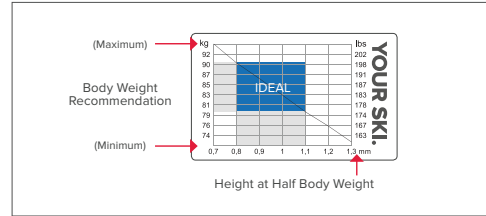

** Bindings are premounted on the skis

WEIGHT RECOMMENDATION NORDIC SKIS

On every Worldcup ski we make there is a sticker that shows the important technical information about that ski. This includes its ideal weight range, based on the ski's specific length and flex. There are two different stickers, one for Classic and one for Skate:

CLASSIC

This sticker includes a color coding for different conditions: cold (blue ■), universal (yellow ■) or warm (red ■). The sticker shown below is for a cold ski which is recommended for skiers between 72 – 94 kg, perfectly suitable for 80 – 90 kg. In addition, there's a special sticker for Skintec (colour coding grey ■).